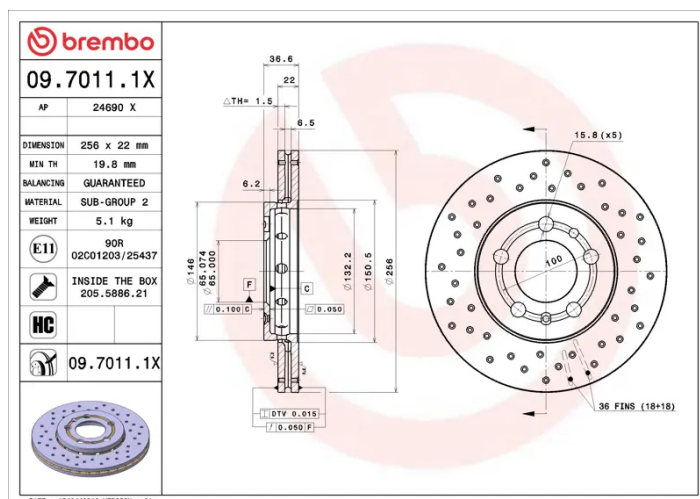

- ✓ Brembo quality
- ✓ ECE-R90 certificate
- ✓ Performance
- ✓ Sports driving
- ✓ Sporty look
- ✓ High carbon
- ✓ Anti-corrosion
- ✓ Fastening screws

Technical specifications

EAN code
8020584212462

Axle
Front

Diameter Ø
256 mm

Thickness (TH)
22 mm

Height (A)
37 mm

Number of holes (C)
5

Brake disc type
Ventilated

Centering (B)
65 mm

Min. thickness
19,8 mm

Tightening torque
120 Nm