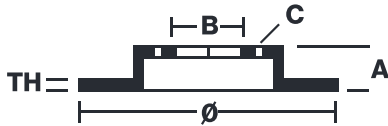

BRAKE DISC PAINTED

09.8695.11

The 09.8695.11 painted brake disc is synonymous with reliability

The Brembo brake disc with special UV paint treatment guarantees superior corrosion resistance for the product, thanks to the protective coating on the outer edges and on the disc hub. The UV paint not only gives the disc a clean, shiny appearance but is also beneficial for the environment as the water-based UV paint treatment does not require the use of chemical solvents and is a low energy consumption process.

- ✓ OE-equivalent
- ✓ Brembo quality
- ✓ ECE-R90 certificate
- ✓ Safety
- ✓ Anti-corrosion
- ✓ Fastening screws

Technical specifications

EAN code 8020584031155	Axle Front	Diameter Ø 266 mm
Thickness (TH) 22 mm	Height (A) 34 mm	Number of holes (C) 4
Brake disc type Ventilated	Centering (B) 66 mm	Min. thickness 20 mm

Tightening torque
90 Nm

09.8695.14

AP	24787 V-24787 E
BRECO	BV 8414-BS 8414
DIMENSION	266 x 22 mm
MIN TH	20 mm
BALANCING	GUARANTEED
MATERIAL	SUB-GROUP 1
WEIGHT	5 kg
	DA
	KBA 60436
	INSIDE THE BOX
	205.5886.21
	09.8695.11