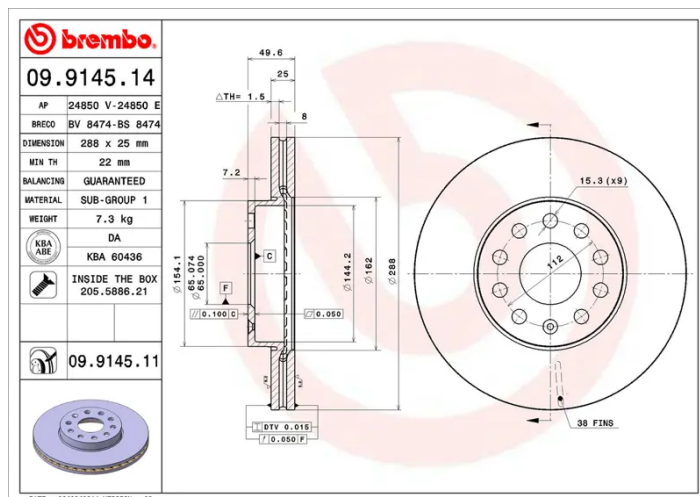

- ✓ OE-equivalent
- ✓ Brembo quality
- ✓ ECE-R90 certificate
- ✓ Safety
- ✓ Anti-corrosion
- ✓ Fastening screws

Technical specifications

EAN code
8020584024287

Axle
Front

Diameter Ø
288 mm

Thickness (TH)
25 mm

Height (A)
50 mm

Number of holes (C)
5

Brake disc type
Ventilated

Centering (B)
65 mm

Min. thickness
22 mm

Tightening torque
120 Nm

COMPATIBLE VEHICLES

COMPATIBLE OE PART NUMBERS