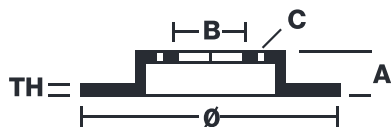

BRAKE DISC PAINTED

09.9145.11

The 09.9145.11 painted brake disc is synonymous with reliability

The Brembo brake disc with special UV paint treatment guarantees superior corrosion resistance for the product, thanks to the protective coating on the outer edges and on the disc hub. The UV paint not only gives the disc a clean, shiny appearance but is also beneficial for the environment as the water-based UV paint treatment does not require the use of chemical solvents and is a low energy consumption process.

- ✓ OE-equivalent
- ✓ Brembo quality
- ✓ ECE-R90 certificate
- ✓ Safety
- ✓ Anti-corrosion
- ✓ Fastening screws

Technical specifications

EAN code
8020584024287

Axle
Front

Diameter Ø
288 mm

Thickness (TH)
25 mm