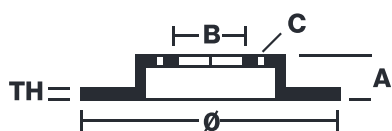

### Technical specifications

EAN code  
**8020584015223**

Axle  
**Front**

Diameter Ø  
**280 mm**

Thickness (TH)  
**22 mm**

Height (A)  
**50 mm**

Number of holes (C)  
**5**

Brake disc type  
**Ventilated**