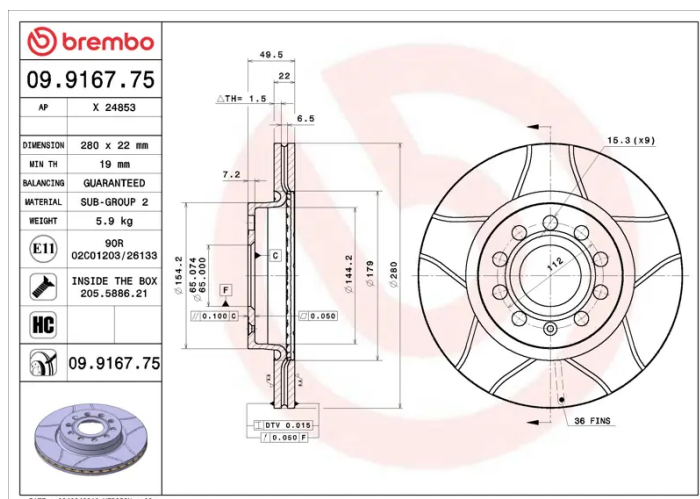

### Technical specifications

EAN code  
**8020584015223**

Axle  
**Front**

Diameter Ø  
**280 mm**

Thickness (TH)  
**22 mm**

Height (A)  
**50 mm**

Number of holes (C)  
**5**

Brake disc type  
**Ventilated**

Centering (B)  
**65 mm**

Min. thickness  
**19 mm**

Tightening torque  
**120 Nm**

COMPATIBLE VEHICLES