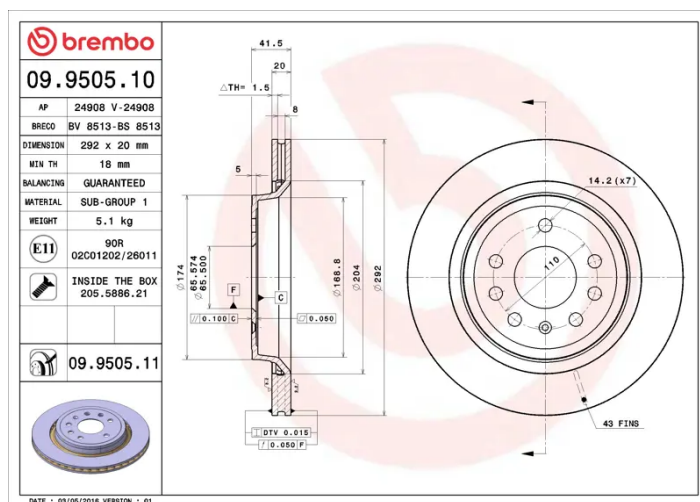

### Technical specifications

EAN code  
**8020584950517**

Axle  
**Rear**

Diameter  $\varnothing$   
**292 mm**

Thickness (TH)  
**20 mm**

Height (A)  
**42 mm**

Number of holes (C)  
**5**

Brake disc type  
**Ventilated**

Centering (B)  
**66 mm**

Min. thickness  
**18 mm**

Tightening torque  
**120 Nm**

COMPATIBLE VEHICLES