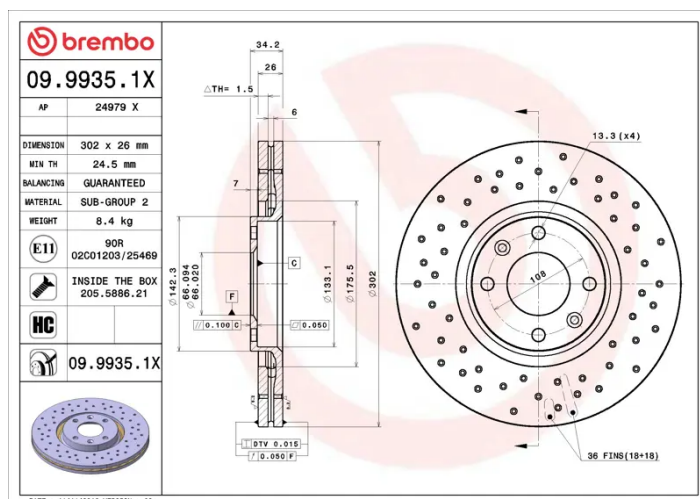

### Technical specifications

EAN code  
**8020584229156**

Axle  
**Front**

Diameter Ø  
**302 mm**

Thickness (TH)  
**26 mm**

Height (A)  
**34 mm**

Number of holes (C)  
**4**

Brake disc type  
**Ventilated**

Centering (B)  
**66 mm**

Min. thickness  
**24,5 mm**

Tightening torque  
**90 Nm**