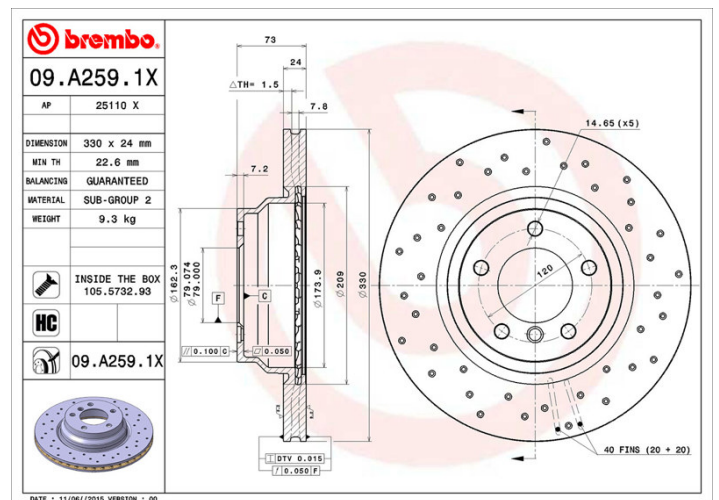

### Technical specifications

EAN code  
**8020584217597**

Axle  
**Front**

Diameter Ø  
**330 mm**

Thickness (TH)  
**24 mm**

Height (A)  
**73 mm**

Number of holes (C)  
**5**

Brake disc type  
**Ventilated**

Centering (B)  
**79 mm**

Min. thickness  
**22,6 mm**

Tightening torque  
**120 Nm**

**COMPATIBLE VEHICLES**