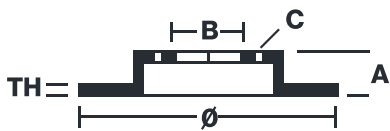

BRAKE DISC XTRA

09.A404.1X

The 09.A404.1X Xtra brake disc is synonymous with reliability

The Brembo Xtra brake disc features holes on the braking surface. The holes are designed to improve the cooling of the braking system, to generate greater fading resistance and grip in the initial stages of braking. The sports look is also enhanced by the presence of the UV paint.

- ✓ Brembo quality
- ✓ ECE-R90 certificate
- ✓ Performance
- ✓ Sports driving
- ✓ Sporty look
- ✓ High carbon
- ✓ Anti-corrosion

Technical specifications

EAN code	Axle	Diameter Ø
8020584324516	Front	345 mm
Thickness (TH)	Height (A)	Number of holes (C)
28 mm	54,5 mm	5
Brake disc type	Centering (B)	Min. thickness
Ventilated	72,6 mm	26,7 mm