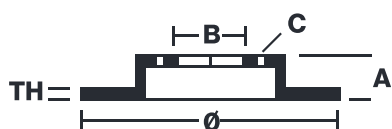

Technical specifications