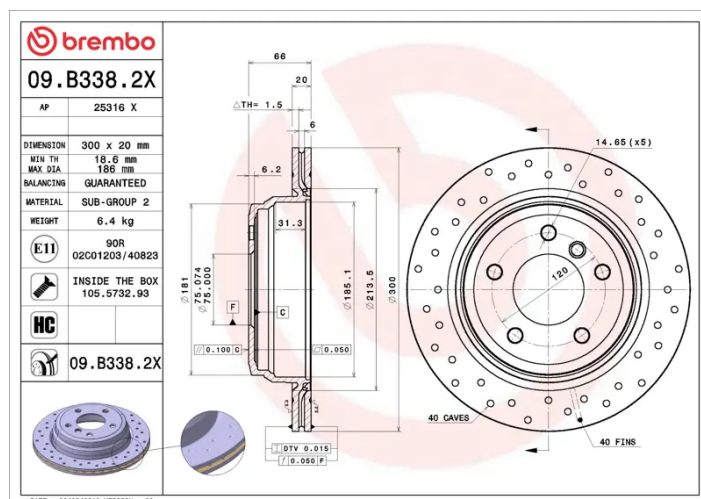

- ✓ Brembo quality
- ✓ ECE-R90 certificate
- ✓ Performance
- ✓ Sports driving
- ✓ Sporty look
- ✓ High carbon
- ✓ Anti-corrosion
- ✓ Fastening screws

Technical specifications

EAN code
8020584237977

Axle
Rear

Diameter Ø
300 mm

Thickness (TH)
20 mm

Height (A)
66 mm

Number of holes (C)
5

Brake disc type
Ventilated

Centering (B)
75 mm

Min. thickness
18,6 mm

COMPATIBLE VEHICLES