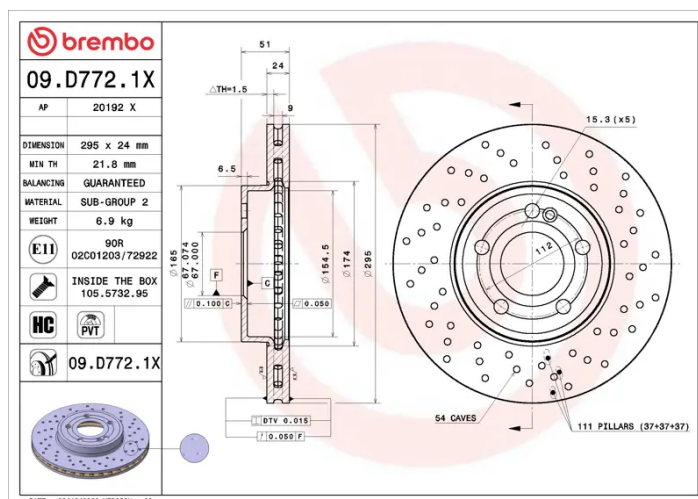

### Technical specifications

EAN code  
8020584326152

Axle  
Front

Diameter Ø  
295 mm

Thickness (TH)  
24 mm

Height (A)  
51 mm

Number of holes (C)  
5

Brake disc type  
Ventilated

Centering (B)  
67 mm

Min. thickness  
21,8 mm

COMPATIBLE VEHICLES