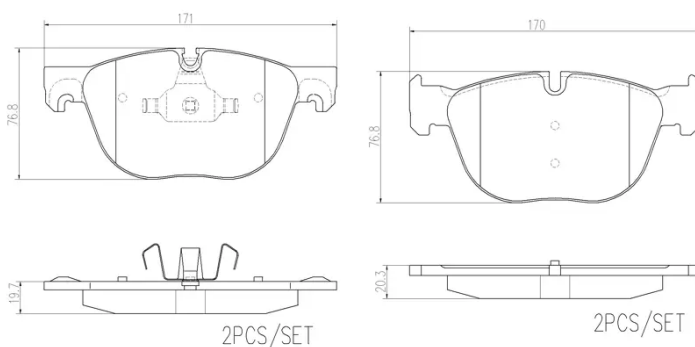

- ✓ OE-equivalent
- ✓ Brembo quality
- ✓ Safety
- ✓ Comfort
- ✓ Durability
- ✓ Dust reduction
- ✓ With accessories

Technical specifications

EAN code 8020584095942	Axle Front	Thickness 20 mm
Width 170 mm	Height 77 mm	Braking system Teves
Wear indicator Prepared for wear indicator	WVA number 24170,24171	Accessories With accessories With anti-squeal shim With piston clip