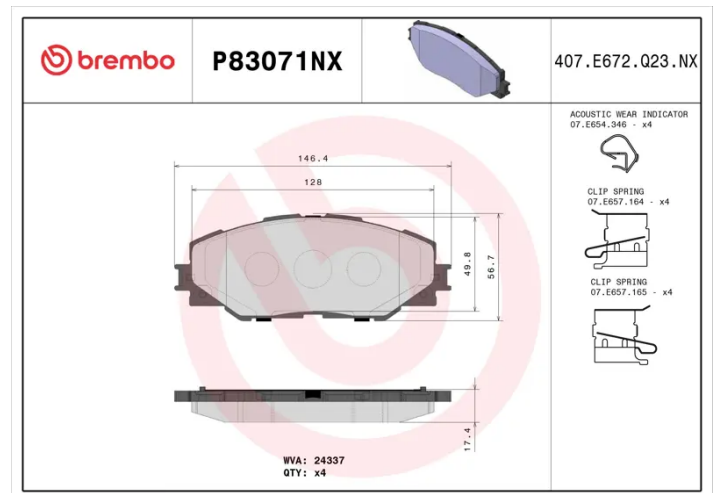

# BRAKE PAD XTRA CERAMIC P83071NX

**Xtra Ceramic brake pad P83071NX belongs to Brembo Cool Line**

Brembo Xtra Ceramic brake pads have a specific compound which, beside being copper free, also contains less metal compared to Xtra pads. This feature make Xtra Ceramic more focused on comfort and cleaner rims, thanks to the ceramic friction material, while guaranteeing the top performance proper of the Xtra line. Xtra Ceramic range is fully ECE R90 homologated.

## Technical specifications

EAN code <b>8020584131626</b>	Axle <b>Front</b>	Thickness <b>18 mm</b>
Width <b>147 mm</b>	Height <b>57 mm</b>	Braking system <b>Advics</b>
Wear indicator <b>Without</b>	WVA number <b>24337</b>	Accessories <b>With anti-squeal shim</b>