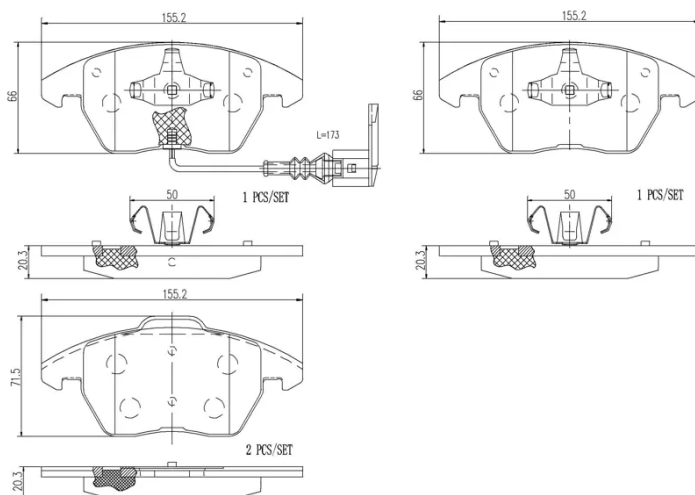

- ✓ OE-equivalent
- ✓ Brembo quality
- ✓ Safety
- ✓ Comfort
- ✓ Durability
- ✓ Dust reduction
- ✓ With accessories

Technical specifications

EAN code 8020584068199	Axle Front	Thickness 20 mm
Width 155 mm	Height 66 mm	Braking system Teves
Wear indicator Electric	WVA number 23587,23588,24696	Accessories With accessories With anti-squeal shim With piston clip