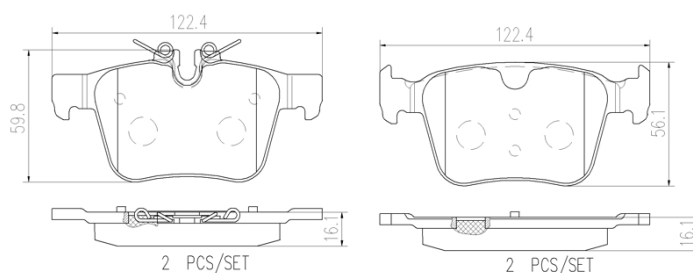

- ✓ OE-equivalent
- ✓ Brembo quality
- ✓ Safety
- ✓ Comfort
- ✓ Durability
- ✓ Dust reduction
- ✓ With accessories

Technical specifications

EAN code 8020584068212	Axle Rear	Thickness 16 mm
Width 122 mm	Height 56 mm	Braking system Teves
Wear indicator Prepared for wear indicator	WVA number 22142,22141	Accessories With anti-squeal shim