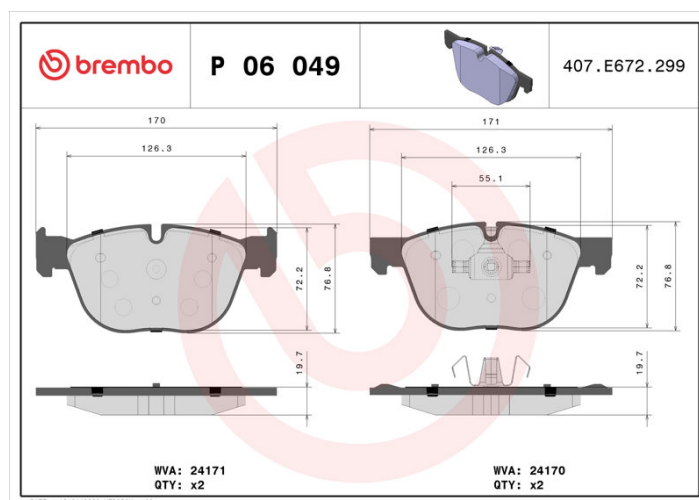

## P 06 049

The P 06 049 brake pad is synonymous with reliability

The Brembo brake pad guarantees ultimate safety when braking thanks to the use of more than 100 different compounds, designed according to the type of vehicle and use. Stopping distances reduced to a minimum, maximum driving comfort and silent operation are the most important features of Brembo materials. Brembo brake pads are supplied together with an extensive range of accessories and assembly kits for professional-standard installation.

### Technical specifications

EAN code <b>8020584059975</b>	Axle <b>Front</b>	Thickness <b>20 mm</b>
Width <b>171 mm</b>	Height <b>77 mm</b>	Braking system <b>Teves</b>
Wear indicator <b>Prepared for wear indicator</b>	WVA number <b>24170,24171</b>	Accessories <b>With piston clip</b>