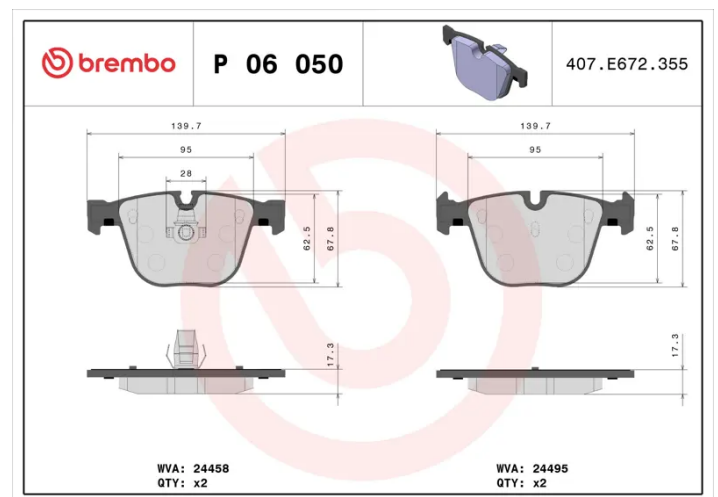

BRAKE PAD

P 06 050

The P 06 050 brake pad is synonymous with reliability

The Brembo brake pad guarantees ultimate safety when braking thanks to the use of more than 100 different compounds, designed according to the type of vehicle and use. Stopping distances reduced to a minimum, maximum driving comfort and silent operation are the most important features of Brembo materials. Brembo brake pads are supplied together with an extensive range of accessories and assembly kits for professional-standard installation.

- ✓ OE-equivalent
- ✓ Brembo quality
- ✓ ECE-R90 certificate
- ✓ Safety
- ✓ Performance
- ✓ Comfort
- ✓ With accessories

Technical specifications

EAN code 8020584059982	Axle Rear	Thickness 17 mm
Width 140 mm	Height 68 mm	Braking system Teves
Wear indicator Prepared for wear indicator	WVA number 24458,24495	Accessories With accessories With anti-squeal shim With piston clip