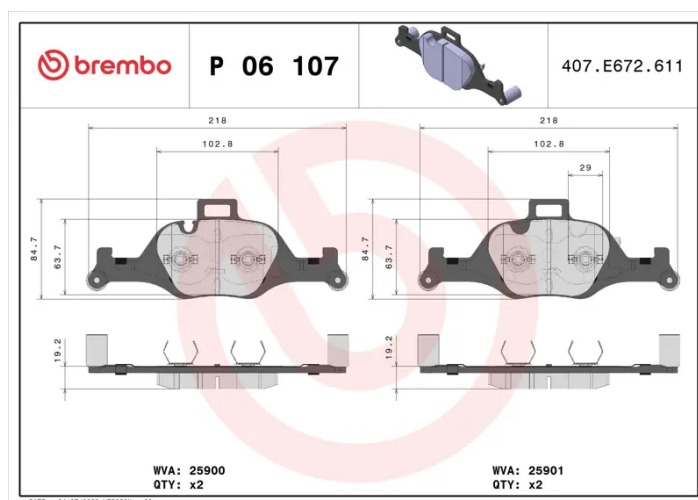

BRAKE PAD

P 06 107

The P 06 107 brake pad is synonymous with reliability

The Brembo brake pad guarantees ultimate safety when braking thanks to the use of more than 100 different compounds, designed according to the type of vehicle and use. Stopping distances reduced to a minimum, maximum driving comfort and silent operation are the most important features of Brembo materials. Brembo brake pads are supplied together with an extensive range of accessories and assembly kits for professional-standard installation.

- ✓ OE-equivalent
- ✓ Brembo quality
- ✓ ECE-R90 certificate
- ✓ Safety
- ✓ Performance
- ✓ Comfort

Technical specifications

EAN code 8020584069646	Axle Front	Thickness 19 mm
Width 219 mm	Height 85 mm	Braking system Teves
Wear indicator Prepared for wear indicator	WVA number 25900,25901	Accessories With counterweights With piston clip