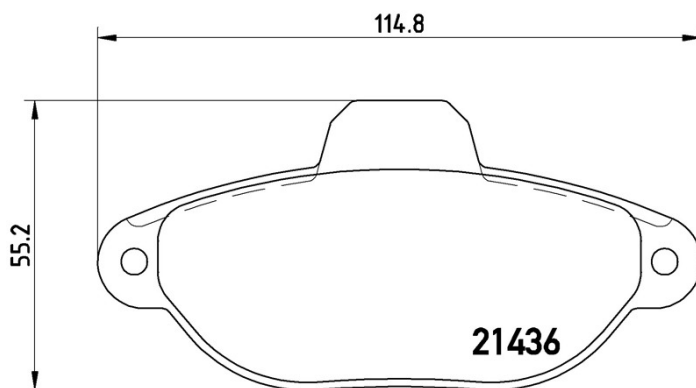

BRAKE PAD

P 23 060

The P 23 060 brake pad is synonymous with reliability

The Brembo brake pad guarantees ultimate safety when braking thanks to the use of more than 100 different compounds, designed according to the type of vehicle and use. Stopping distances reduced to a minimum, maximum driving comfort and silent operation are the most important features of Brembo materials. Brembo brake pads are supplied together with an extensive range of accessories and assembly kits for professional-standard installation.

- ✓ OE-equivalent
- ✓ Brembo quality
- ✓ ECE-R90 certificate
- ✓ Safety
- ✓ Performance
- ✓ Comfort
- ✓ With accessories

Technical specifications

EAN code 8020584051306	Axle Front	Thickness 17 mm
Width 115 mm	Height 55 mm	Braking system Bendix
Wear indicator Electric	WVA number 21436	Accessories With accessories