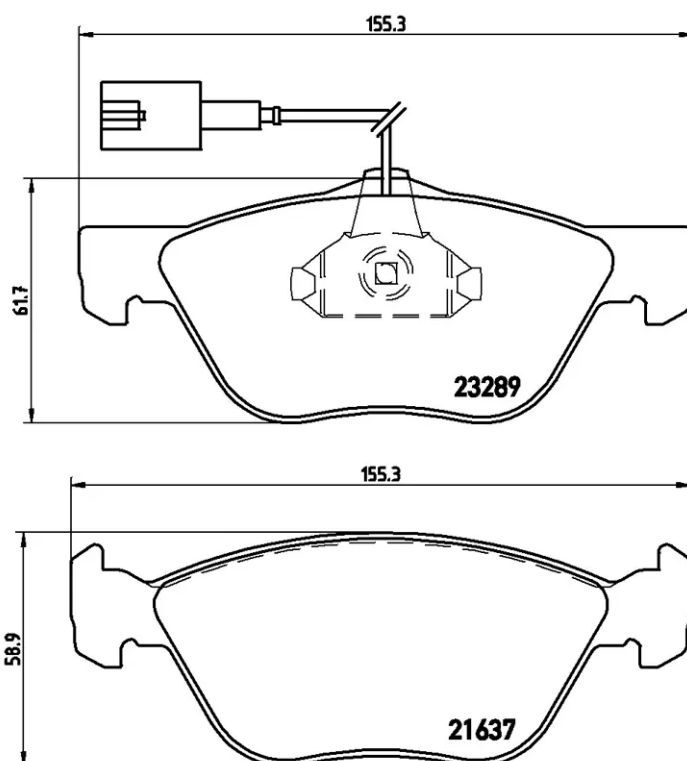

# BRAKE PAD XTRA P 23 077X

The P 23 077X Xtra brake pad is synonymous with reliability

Brembo Xtra brake pads, developed to enhance the advantages of the Xtra and Max discs, are made using the special BRM X L01 compound which consists of more than 30 different components. Compared with the compound used for original-equivalent pads, the new solution assures a higher friction coefficient, which translates to more precise and stable braking, at both high and low temperatures. All this makes for greater driving comfort and improved pedal modularity, without compromising the product's mileage output.

## Technical specifications

EAN code <b>8020584121443</b>	Axle <b>Front</b>	Thickness <b>19 mm</b>
Width <b>155 mm</b>	Height <b>59 mm</b>	Braking system <b>Teves</b>
Wear indicator <b>Electric</b>	WVA number <b>21637,23289</b>	Accessories <b>With anti-squeal shim</b>