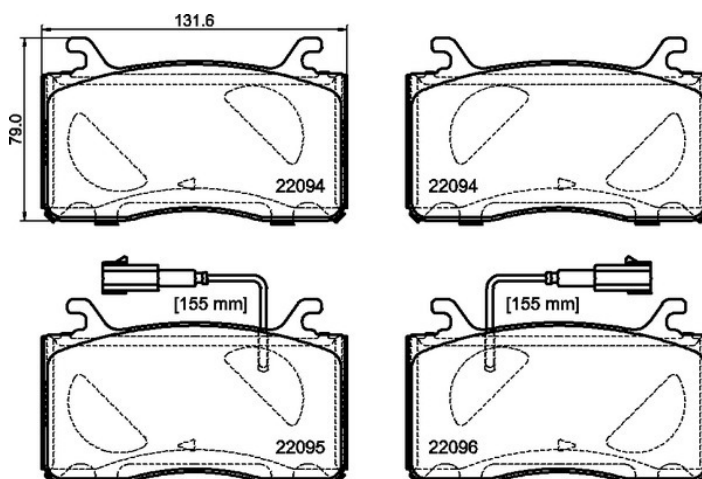

BRAKE PAD

P 23 187

The P 23 187 brake pad is synonymous with reliability

The Brembo brake pad guarantees ultimate safety when braking thanks to the use of more than 100 different compounds, designed according to the type of vehicle and use. Stopping distances reduced to a minimum, maximum driving comfort and silent operation are the most important features of Brembo materials. Brembo brake pads are supplied together with an extensive range of accessories and assembly kits for professional-standard installation.

- ✓ OE-equivalent
- ✓ Brembo quality
- ✓ ECE-R90 certificate
- ✓ Safety
- ✓ Performance
- ✓ Comfort
- ✓ With accessories

Technical specifications

EAN code	Thickness	
8020584087404	15 mm	
Width	Height	Braking system
132 mm	79 mm	Brembo
Wear indicator	WVA number	Accessories
Electric	22507,22508,22509	With accessories