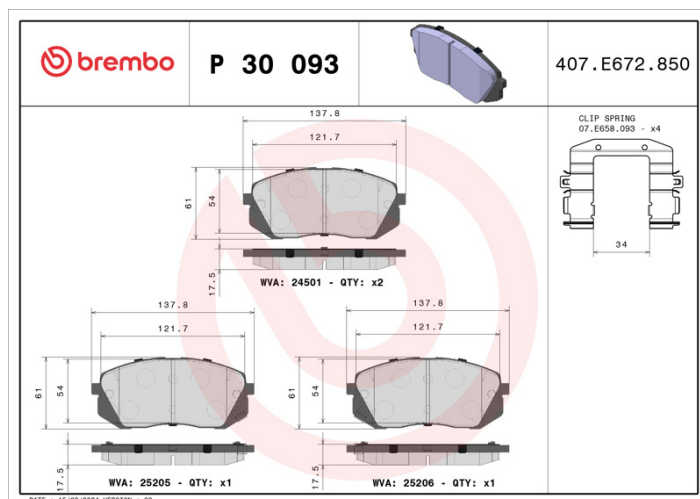

BRAKE PAD

P 30 093

The P 30 093 brake pad is synonymous with reliability

The Brembo brake pad guarantees ultimate safety when braking thanks to the use of more than 100 different compounds, designed according to the type of vehicle and use. Stopping distances reduced to a minimum, maximum driving comfort and silent operation are the most important features of Brembo materials. Brembo brake pads are supplied together with an extensive range of accessories and assembly kits for professional-standard installation.

- ✓ OE-equivalent
- ✓ Brembo quality
- ✓ ECE-R90 certificate
- ✓ Safety
- ✓ Performance
- ✓ Comfort
- ✓ With accessories

Technical specifications

EAN code 8020584087138	Axle Front	Thickness 18 mm
Width 138 mm	Height 61 mm	Braking system Sumitomo
Wear indicator Acoustic	WVA number 24501,25205,25206	Accessories With accessories With anti-squeal shim