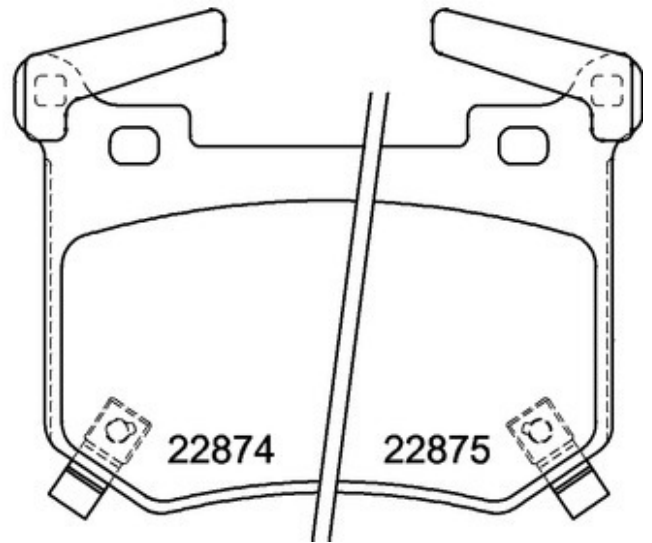

Technical specifications

EAN code
8020584119211

Axle
Rear

Thickness
15 mm

Width
113 mm

Height
91 mm

Braking system
Brembo

Wear indicator
Acoustic

WVA number
22875,22874,22873

Accessories
With accessories
With anti-squeal
shim
With
counterweights

COMPATIBLE VEHICLES

COMPATIBLE OE PART NUMBERS

58302J5A50 KIA

58302J5A55 KIA