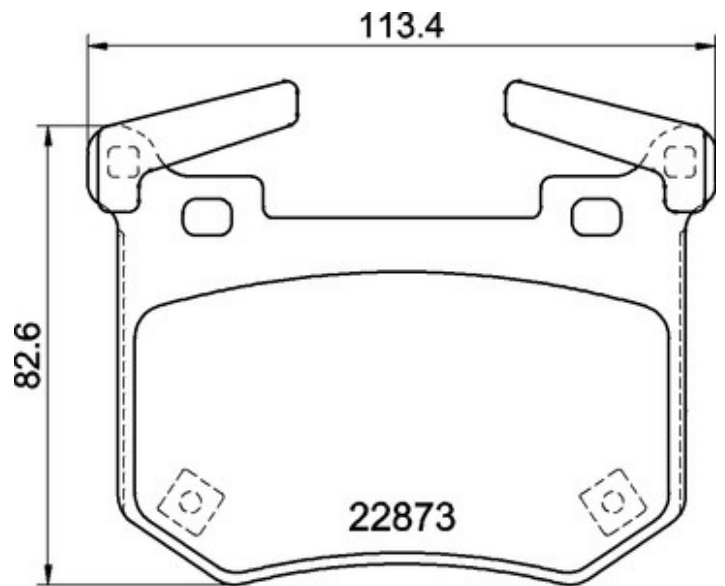

Technical specifications

EAN code
8020584119211

Axle
Rear

Thickness
15 mm

Width
113 mm

Height
91 mm

Braking system
Brembo

Wear indicator
Acoustic

WVA number
22875,22874,22873

Accessories
With accessories
With anti-squeal
shim
With
counterweights

COMPATIBLE VEHICLES

COMPATIBLE OE PART NUMBERS

58302J5A50 KIA

58302J5A55 KIA