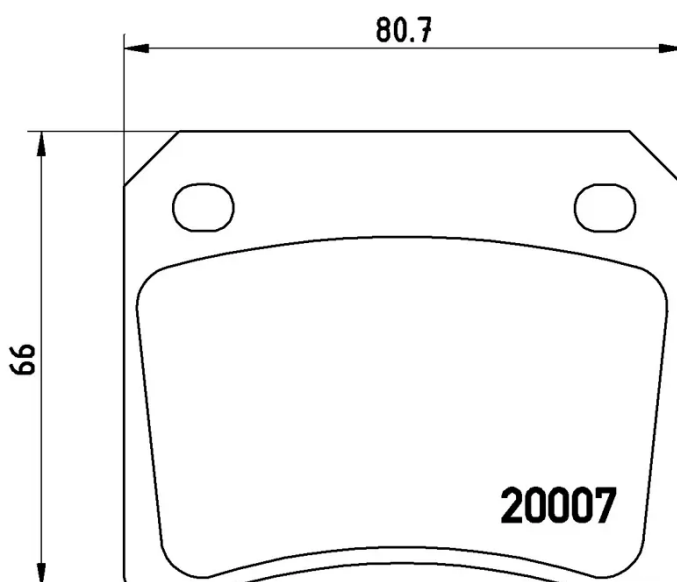

BRAKE PAD

P 36 002

The P 36 002 brake pad is synonymous with reliability

The Brembo brake pad guarantees ultimate safety when braking thanks to the use of more than 100 different compounds, designed according to the type of vehicle and use. Stopping distances reduced to a minimum, maximum driving comfort and silent operation are the most important features of Brembo materials. Brembo brake pads are supplied together with an extensive range of accessories and assembly kits for professional-standard installation.

- ✓ OE-equivalent
- ✓ Brembo quality
- ✓ ECE-R90 certificate
- ✓ Safety
- ✓ Performance
- ✓ Comfort

Technical specifications

EAN code	Axle	Thickness
8020584052952	Rear	15 mm
Width	Height	Braking system
81 mm	66 mm	TRW-Lucas
Wear indicator	WVA number	Accessories
Without	20007	With anti-squeal shim