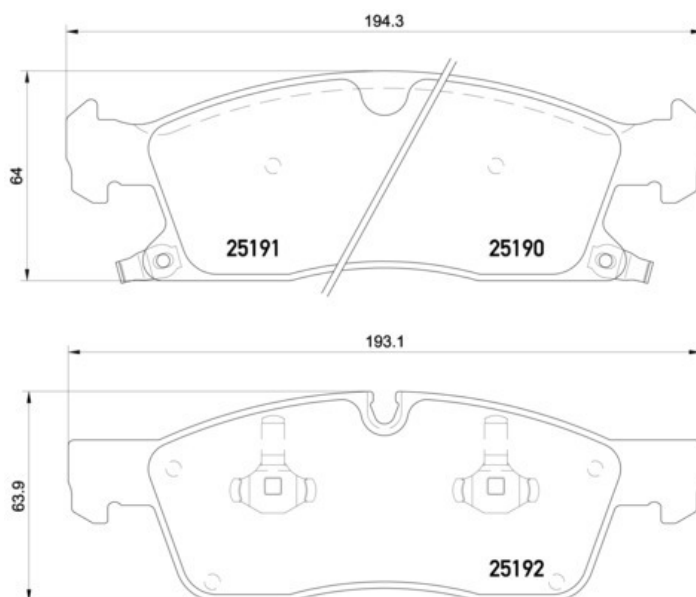

BRAKE PAD XTRA

P 37 017X

The P 37 017X Xtra brake pad is synonymous with reliability

Brembo Xtra brake pads, developed to enhance the advantages of the Xtra and Max discs, are made using the special BRM X L01 compound which consists of more than 30 different components. Compared with the compound used for original-equivalent pads, the new solution assures a higher friction coefficient, which translates to more precise and stable braking, at both high and low temperatures. All this makes for greater driving comfort and improved pedal modularity, without compromising the product's mileage output.

- ✓ OE-equivalent
- ✓ Brembo quality
- ✓ ECE-R90 certificate
- ✓ Safety
- ✓ Performance
- ✓ Sports driving

Technical specifications

EAN code	Axle	Thickness
8020584121665	Front	19 mm
Width	Height	Braking system
193 mm	64 mm	Teves
Wear indicator	WVA number	
Acoustic	25190,25191,25192	