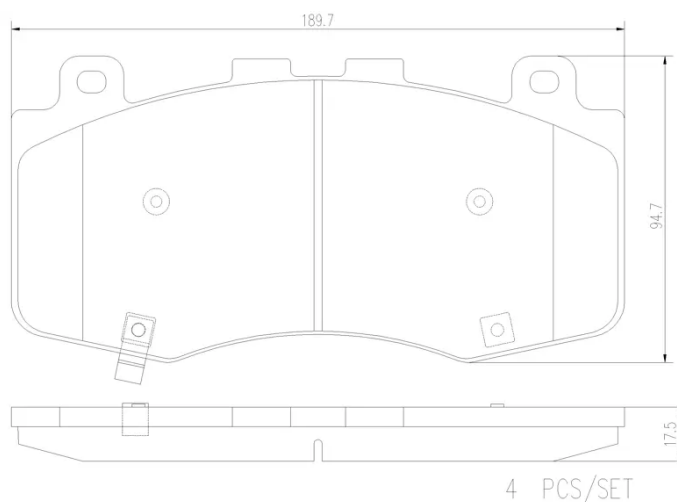

BRAKE PAD

P 37 028

The P 37 028 brake pad is synonymous with reliability

The Brembo brake pad guarantees ultimate safety when braking thanks to the use of more than 100 different compounds, designed according to the type of vehicle and use. Stopping distances reduced to a minimum, maximum driving comfort and silent operation are the most important features of Brembo materials. Brembo brake pads are supplied together with an extensive range of accessories and assembly kits for professional-standard installation.

- ✓ OE-equivalent
- ✓ Brembo quality
- ✓ ECE-R90 certificate
- ✓ Safety
- ✓ Performance
- ✓ Comfort

Technical specifications

EAN code	Axle	Thickness
8020584124222	Front	18 mm
Width	Height	Braking system
190 mm	95 mm	Brembo
Wear indicator	Accessories	
Acoustic	With anti-squeal shim	