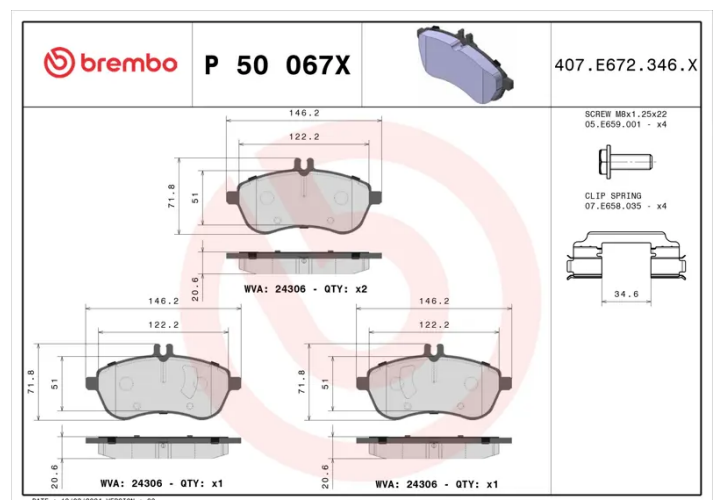

BRAKE PAD XTRA P 50 067X

The P 50 067X Xtra brake pad is synonymous with reliability

Brembo Xtra brake pads, developed to enhance the advantages of the Xtra and Max discs, are made using the special BRM X L01 compound which consists of more than 30 different components. Compared with the compound used for original-equivalent pads, the new solution assures a higher friction coefficient, which translates to more precise and stable braking, at both high and low temperatures. All this makes for greater driving comfort and improved pedal modularity, without compromising the product's mileage output.

- ✓ OE-equivalent
- ✓ Brembo quality
- ✓ ECE-R90 certificate
- ✓ Safety
- ✓ Performance
- ✓ Sports driving
- ✓ With accessories

Technical specifications

EAN code 8020584115008	Axle Front	Thickness 21 mm
Width 146 mm	Height 72 mm	Braking system Lucas
Wear indicator Prepared for wear indicator	WVA number 24306	Accessories With accessories With anti-squeal shim With brake caliper bolts