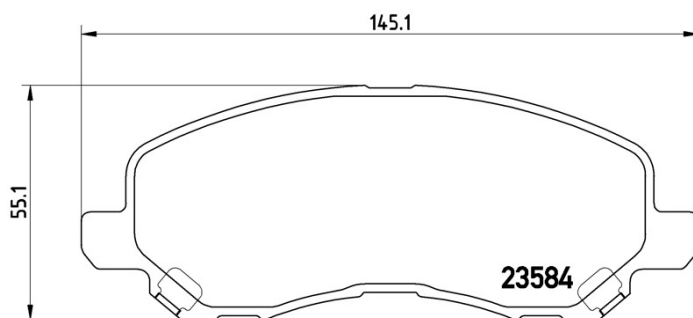

# BRAKE PAD XTRA P 54 030X

The P 54 030X Xtra brake pad is synonymous with reliability

Brembo Xtra brake pads, developed to enhance the advantages of the Xtra and Max discs, are made using the special BRM X L01 compound which consists of more than 30 different components. Compared with the compound used for original-equivalent pads, the new solution assures a higher friction coefficient, which translates to more precise and stable braking, at both high and low temperatures. All this makes for greater driving comfort and improved pedal modularity, without compromising the product's mileage output.

## Technical specifications

EAN code	Axle	Thickness
<b>8020584069028</b>	<b>Front</b>	<b>16 mm</b>
Width	Height	Braking system
<b>145 mm</b>	<b>55 mm</b>	<b>Akebono</b>
Wear indicator	WVA number	
<b>Acoustic</b>	<b>23584</b>	