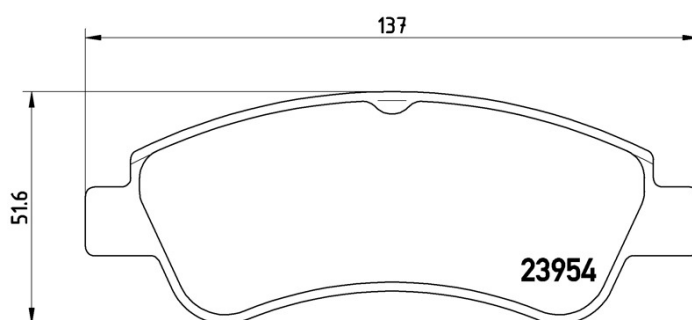

BRAKE PAD XTRA

P 61 066X

The P 61 066X Xtra brake pad is synonymous with reliability

Brembo Xtra brake pads, developed to enhance the advantages of the Xtra and Max discs, are made using the special BRM X L01 compound which consists of more than 30 different components. Compared with the compound used for original-equivalent pads, the new solution assures a higher friction coefficient, which translates to more precise and stable braking, at both high and low temperatures. All this makes for greater driving comfort and improved pedal modularity, without compromising the product's mileage output.

- ✓ OE-equivalent
- ✓ Brembo quality
- ✓ ECE-R90 certificate
- ✓ Safety
- ✓ Performance
- ✓ Sports driving
- ✓ With accessories

Technical specifications

EAN code	Axle	Thickness
8020584069097	Front	19 mm
Width	Height	Braking system
137 mm	52 mm	Bosch
Wear indicator	WVA number	Accessories
Without	23954	With accessories With brake caliper bolts