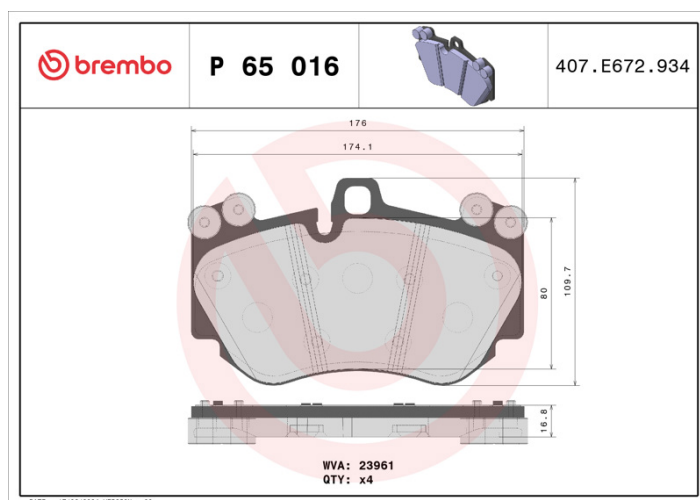

BRAKE PAD

P 65 016

The P 65 016 brake pad is synonymous with reliability

The Brembo brake pad guarantees ultimate safety when braking thanks to the use of more than 100 different compounds, designed according to the type of vehicle and use. Stopping distances reduced to a minimum, maximum driving comfort and silent operation are the most important features of Brembo materials. Brembo brake pads are supplied together with an extensive range of accessories and assembly kits for professional-standard installation.

- ✓ OE-equivalent
- ✓ Brembo quality
- ✓ ECE-R90 certificate
- ✓ Safety
- ✓ Performance
- ✓ Comfort

Technical specifications

| | | |
|--|----------------------------|---|
| EAN code 8020584061879 | Axle Front | Thickness 17 mm |
| Width 176 mm | Height 110 mm | Braking system Brembo |
| Wear indicator Prepared for wear indicator | WVA number 23961 | Accessories With counterweights |