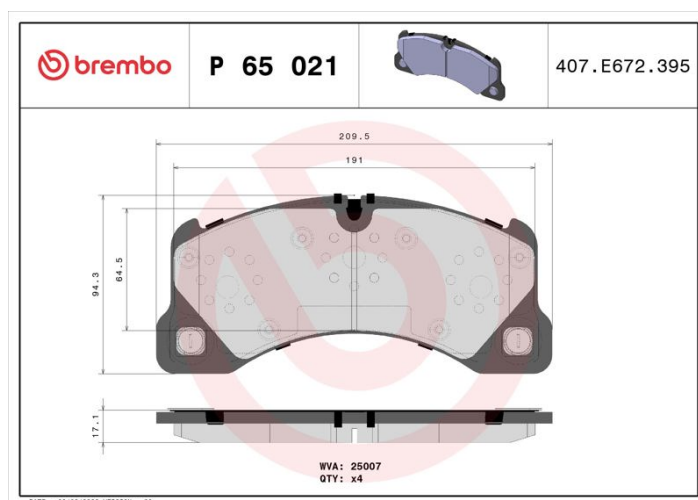

- ✓ OE-equivalent
- ✓ Brembo quality
- ✓ ECE-R90 certificate
- ✓ Safety
- ✓ Performance
- ✓ Comfort

Technical specifications

EAN code 8020584103593	Axle Front	Thickness 17 mm
Width 210 mm	Height 94 mm	Braking system Brembo
Wear indicator Prepared for wear indicator	WVA number 25007	Accessories With anti-squeal shim