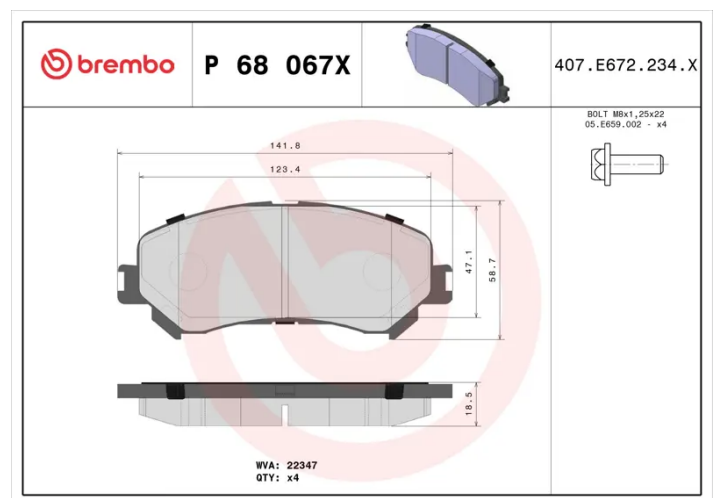

# BRAKE PAD XTRA P 68 067X

The P 68 067X Xtra brake pad is synonymous with reliability

Brembo Xtra brake pads, developed to enhance the advantages of the Xtra and Max discs, are made using the special BRM X L01 compound which consists of more than 30 different components. Compared with the compound used for original-equivalent pads, the new solution assures a higher friction coefficient, which translates to more precise and stable braking, at both high and low temperatures. All this makes for greater driving comfort and improved pedal modularity, without compromising the product's mileage output.

## Technical specifications

EAN code <b>8020584121818</b>	Axle <b>Front</b>	Thickness <b>19 mm</b>
Width <b>142 mm</b>	Height <b>59 mm</b>	Braking system <b>Akebono</b>
Wear indicator <b>Without</b>	WVA number <b>22347</b>	Accessories <b>With anti-squeal shim</b> <b>With brake caliper bolts</b> <b>With accessories</b>