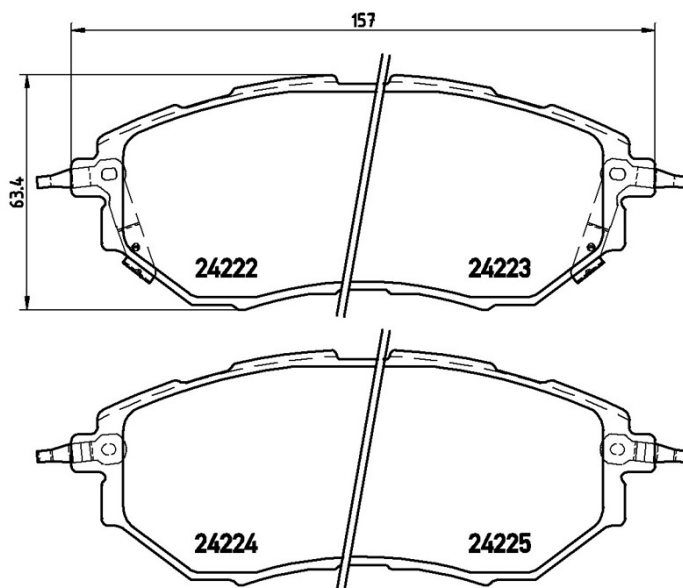

BRAKE PAD XTRA

P 78 017X

The P 78 017X Xtra brake pad is synonymous with reliability

Brembo Xtra brake pads, developed to enhance the advantages of the Xtra and Max discs, are made using the special BRM X L01 compound which consists of more than 30 different components. Compared with the compound used for original-equivalent pads, the new solution assures a higher friction coefficient, which translates to more precise and stable braking, at both high and low temperatures. All this makes for greater driving comfort and improved pedal modularity, without compromising the product's mileage output.

- ✓ OE-equivalent
- ✓ Brembo quality
- ✓ ECE-R90 certificate
- ✓ Safety
- ✓ Performance
- ✓ Sports driving

Technical specifications

EAN code	Axle	Thickness
8020584069226	Front	18 mm
Width	Height	Braking system
157 mm	63 mm	Akebono
Wear indicator	WVA number	
Acoustic	24222,24223,24224,24225	