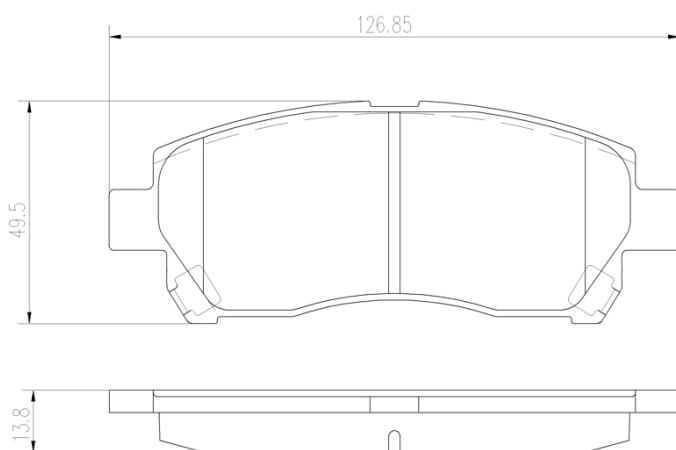

BRAKE PAD

P 79 024

The P 79 024 brake pad is synonymous with reliability

The Brembo brake pad guarantees ultimate safety when braking thanks to the use of more than 100 different compounds, designed according to the type of vehicle and use. Stopping distances reduced to a minimum, maximum driving comfort and silent operation are the most important features of Brembo materials. Brembo brake pads are supplied together with an extensive range of accessories and assembly kits for professional-standard installation.

- ✓ OE-equivalent
- ✓ Brembo quality
- ✓ ECE-R90 certificate
- ✓ Safety
- ✓ Performance
- ✓ Comfort

Technical specifications

EAN code	Axle	Thickness
8020584087060	Front	14 mm
Width	Height	Braking system
127 mm	50 mm	Sumitomo
Wear indicator	WVA number	Accessories
Without	22297	With anti-squeal shim