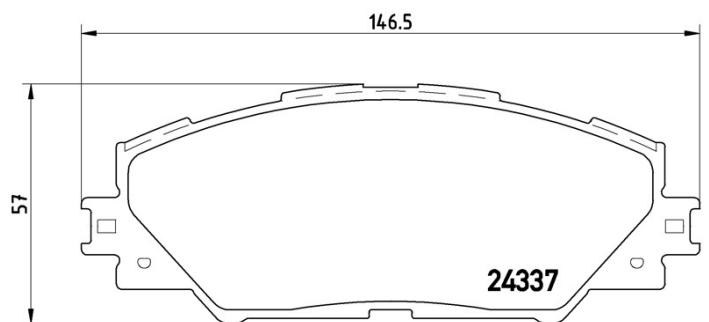

### Technical specifications

EAN code	Axle	Thickness
<b>8020584059715</b>	<b>Front</b>	<b>18 mm</b>
Width	Height	Braking system
<b>147 mm</b>	<b>57 mm</b>	<b>Advics</b>
Wear indicator	WVA number	
<b>Without</b>	<b>24337</b>	