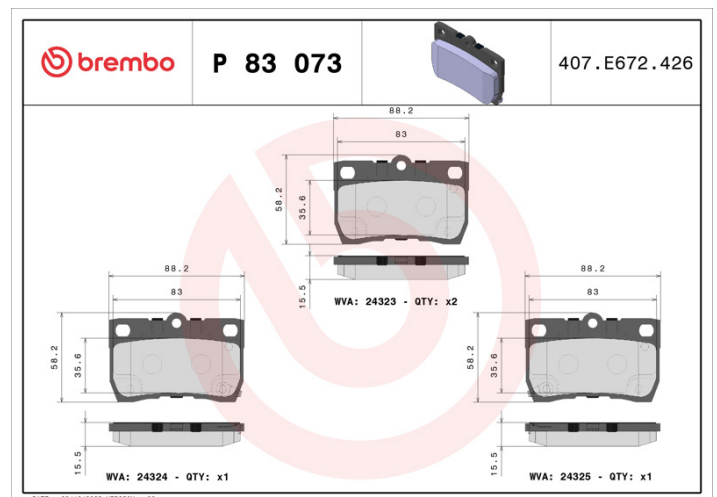

BRAKE PAD

P 83 073

The P 83 073 brake pad is synonymous with reliability

The Brembo brake pad guarantees ultimate safety when braking thanks to the use of more than 100 different compounds, designed according to the type of vehicle and use. Stopping distances reduced to a minimum, maximum driving comfort and silent operation are the most important features of Brembo materials. Brembo brake pads are supplied together with an extensive range of accessories and assembly kits for professional-standard installation.

- ✓ OE-equivalent
- ✓ Brembo quality
- ✓ ECE-R90 certificate
- ✓ Safety
- ✓ Performance
- ✓ Comfort

Technical specifications

EAN code	Axle	Thickness
8020584062111	Rear	16 mm
Width	Height	Braking system
88 mm	58 mm	NBK
Wear indicator	WVA number	
Acoustic	24323,24325,24324	