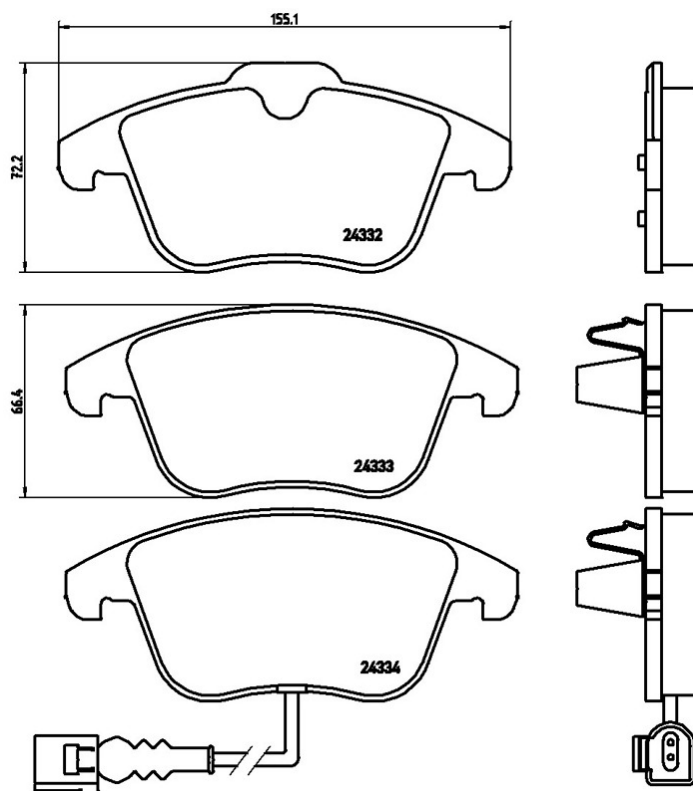

BRAKE PAD

P 85 112

The P 85 112 brake pad is synonymous with reliability

The Brembo brake pad guarantees ultimate safety when braking thanks to the use of more than 100 different compounds, designed according to the type of vehicle and use. Stopping distances reduced to a minimum, maximum driving comfort and silent operation are the most important features of Brembo materials. Brembo brake pads are supplied together with an extensive range of accessories and assembly kits for professional-standard installation.

- ✓ OE-equivalent
- ✓ Brembo quality
- ✓ ECE-R90 certificate
- ✓ Safety
- ✓ Performance
- ✓ Comfort

Technical specifications

EAN code	Axle	Thickness
8020584062616	Front	21 mm
Width	Height	Braking system
155 mm	66 mm	Teves
Wear indicator	WVA number	Accessories
Electric	24332,24334,24333	With piston clip