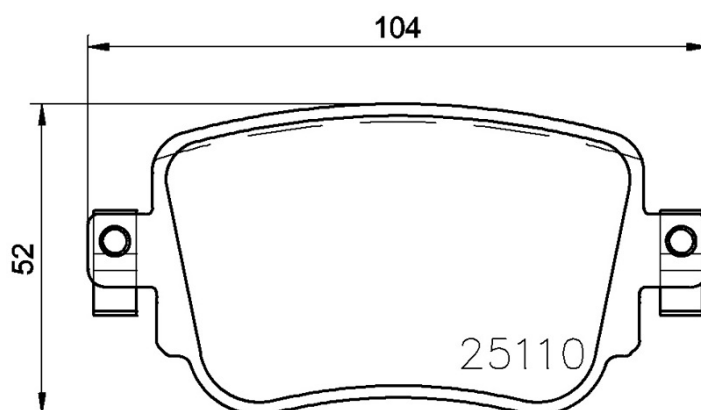

BRAKE PAD

P 85 140

The P 85 140 brake pad is synonymous with reliability

The Brembo brake pad guarantees ultimate safety when braking thanks to the use of more than 100 different compounds, designed according to the type of vehicle and use. Stopping distances reduced to a minimum, maximum driving comfort and silent operation are the most important features of Brembo materials. Brembo brake pads are supplied together with an extensive range of accessories and assembly kits for professional-standard installation.

- ✓ OE-equivalent
- ✓ Brembo quality
- ✓ ECE-R90 certificate
- ✓ Safety
- ✓ Performance
- ✓ Comfort

Technical specifications

EAN code	Axle	Thickness
8020584112687	Rear	18 mm
Width	Height	Braking system
104 mm	52 mm	TRW
Wear indicator	WVA number	Accessories
Without	25110	With brake caliper bolts