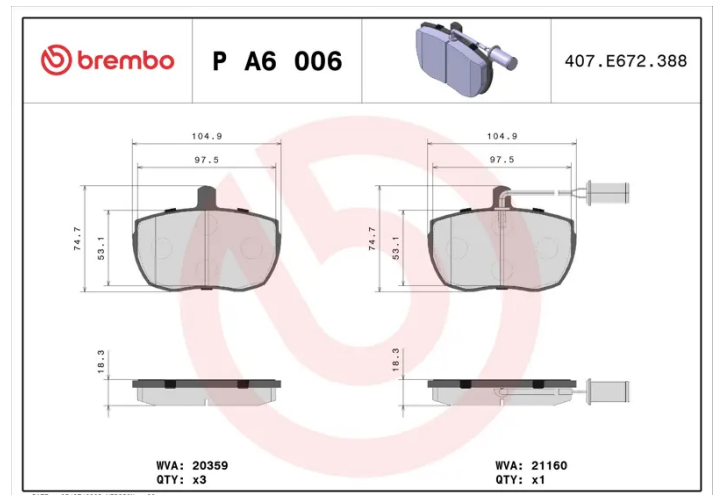

BRAKE PAD

P A6 006

The P A6 006 brake pad is synonymous with reliability

The Brembo brake pad guarantees ultimate safety when braking thanks to the use of more than 100 different compounds, designed according to the type of vehicle and use. Stopping distances reduced to a minimum, maximum driving comfort and silent operation are the most important features of Brembo materials. Brembo brake pads are supplied together with an extensive range of accessories and assembly kits for professional-standard installation.

- ✓ OE-equivalent
- ✓ Brembo quality
- ✓ ECE-R90 certificate
- ✓ Safety
- ✓ Performance
- ✓ Comfort

Technical specifications

EAN code 8020584059166	Axle Front	Thickness 18 mm
Width 105 mm	Height 75 mm	Braking system Lockheed
Wear indicator Electric	WVA number 20359,21160	Accessories With anti-squeal shim