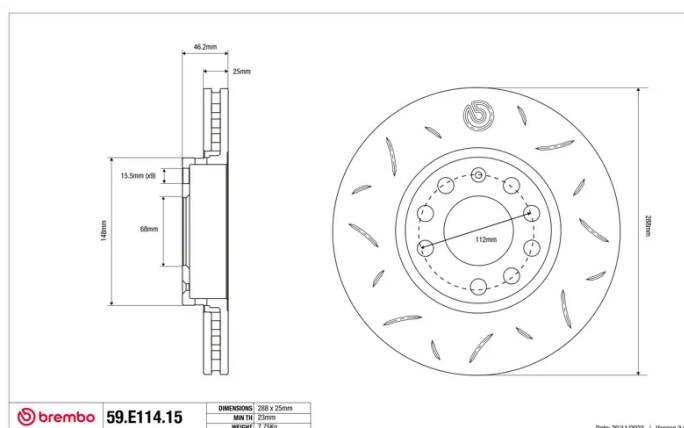

SPORT | TY3 BRAKE DISC

59.E114.15

The 59.E114.15 brake disc is synonymous with reliability

Type-3 slotting used to distinguish the Brembo SPORT | TY3 brake disc is widely used in professional motorsports. It therefore offers superior initial response with excellent release characteristics, improving braking performance while giving the vehicle an aggressive appearance. The Brembo logo on the braking surface adds an exclusive and unique touch to the vehicle. The SPORT | TY3 brake discs are plug-and-play since they replace OE discs directly.

- ✓ OE-equivalent
- ✓ Brembo quality
- ✓ ECE-R90 certificate
- ✓ Safety
- ✓ Performance
- ✓ Comfort
- ✓ Sports driving
- ✓ Sparty look

Technical specifications

Diameter	Thickness (TH)	Height (A)
288 mm	25 mm	46 mm
Number of holes (C)	Brake disc type	Centering
5	Solid	68 mm
Min. thickness	Tightening torque	Axle
23,5 mm	120 Nm	Front
Units per box	EAN code	
1	8020584604861	

59.E114.15

DIMENSIONI	288 x 25mm
MIN TH	23,5mm
WEIGHT	7,75kg

Date: 2011/2023 | Version: 3.00