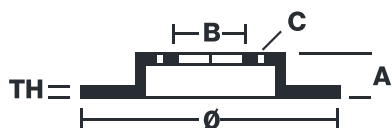

SPORT | TY3 BRAKE DISC

59.E114.15

The 59.E114.15 brake disc is synonymous with reliability

Type-3 slotting used to distinguish the Brembo SPORT | TY3 brake disc is widely used in professional motorsports. It therefore offers superior initial response with excellent release characteristics, improving braking performance while giving the vehicle an aggressive appearance. The Brembo logo on the braking surface adds an exclusive and unique touch to the vehicle. The SPORT | TY3 brake discs are plug-and-play since they replace OE discs directly.

- ✓ OE-equivalent
- ✓ Brembo quality
- ✓ ECE-R90 certificate
- ✓ Safety
- ✓ Performance
- ✓ Comfort
- ✓ Sports driving
- ✓ Sparty look

Technical specifications

Diameter	Thickness (TH)	Height (A)
288 mm	25 mm	46 mm
Number of holes (C)	Brake disc type	Centering
5	Solid	68 mm
Min. thickness	Tightening torque	Axle
23,5 mm	120 Nm	Front
Units per box	EAN code	
1	8020584604861	

59.E114.15

DIMENSIONI	288 x 25mm
MIN TH	23,5mm
WEIGHT	7,75kg

Date: 2011/2023 | Version: 3.00