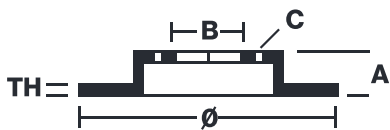

SPORT | TY3 BRAKE DISC

59.E114.37

The **59.E114.37** brake disc is synonymous with reliability

Type-3 slotting used to distinguish the Brembo SPORT | TY3 brake disc is widely used in professional motorsports. It therefore offers superior initial response with excellent release characteristics, improving braking performance while giving the vehicle an aggressive appearance. The Brembo logo on the braking surface adds an exclusive and unique touch to the vehicle. The SPORT | TY3 brake discs are plug-and-play since they replace OE discs directly.

- ✓ OE-equivalent
- ✓ Brembo quality
- ✓ ECE-R90 certificate
- ✓ Safety
- ✓ Performance
- ✓ Comfort
- ✓ Sports driving
- ✓ Sparty look

Technical specifications

Diameter	Thickness (TH)	Height (A)
312 mm	25 mm	58 mm
Number of holes (C)	Brake disc type	Centering
5	Solid	65 mm
Min. thickness	Tightening torque	Axle
22,8 mm	120 Nm	Front
Units per box	EAN code	
0	8020584605080	