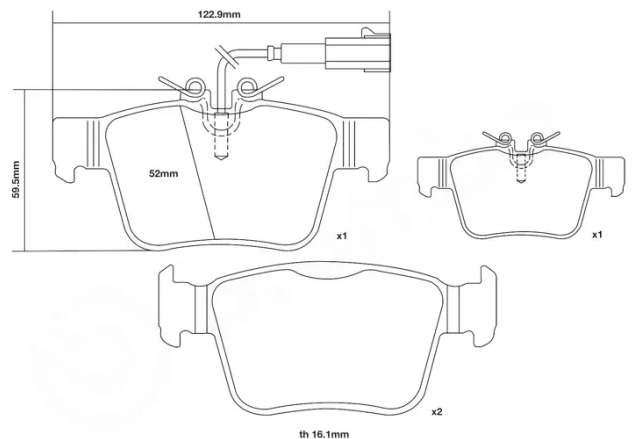

Technical specifications

Width	Thickness	Height
123 mm	16 mm	60 mm

Axle
Rear

EAN code
8020584604472