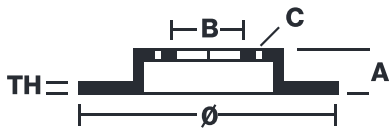

168B407D7

The 168B407D7 brake disc is synonymous with reliability

- ✓ OE-equivalent
- ✓ Brembo quality
- ✓ Safety
- ✓ Performance
- ✓ Durability
- ✓ Sports driving

Technical specifications

Diameter Ø	Thickness (TH)	Number of holes
320 mm	5 mm	5
Hole diameter	Centering (B)	Brake disc type
14 mm	181 mm	Fixed
Surface width	Holes fixing (C)	
	14 mm	
Units per box		
1		