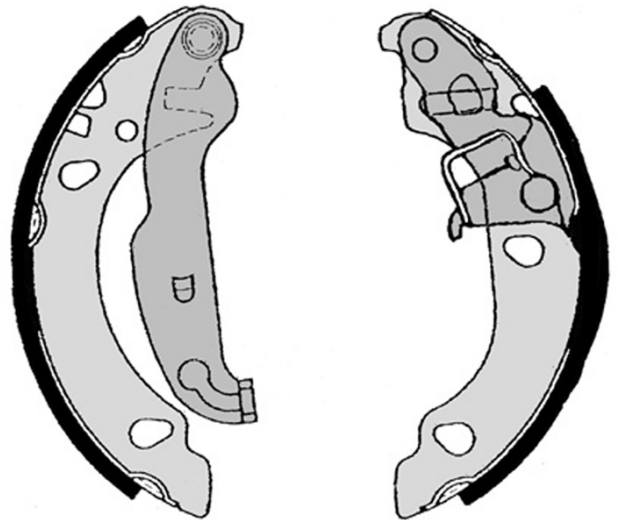

SHOE

S 24 530

The S 24 530 brake shoe is synonymous with reliability

Brembo brake shoes of original equipment quality guarantee the safe and reliable performance of your drum braking system. All Brembo brake shoes are accompanied by a ECE-R90 homologation certificate.

- ✓ OE-equivalent
- ✓ Brembo quality
- ✓ ECE-R90 certificate
- ✓ Safety
- ✓ Durability

Technical specifications

EAN code
8432509641095

Rear

Diameter
180 mm

Width
32 mm

Braking system
AP Lockheed

Parking brake lever
With handbrake lever