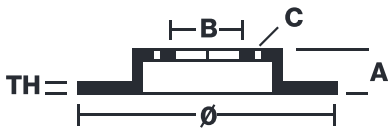

BRAKE DISC

08.2163.20

The **08.2163.20** brake disc is synonymous with reliability

The Brembo brake disc is fully interchangeable with an Original Equipment brake disc. The control of the entire production cycle allows Brembo to offer brake discs with outstanding performance levels, reliability, durability and comfort in all conditions of use. All Brembo brake discs are accompanied by the ECE-R90 homologation.

- ✓ OE-equivalent
- ✓ Brembo quality
- ✓ ECE-R90 certificate
- ✓ Safety
- ✓ Bearing kit

Technical specifications

EAN code	Axle	Diameter Ø
8020584216323	Rear	233 mm
Thickness (TH)	Height (A)	Number of holes (C)
9 mm	82 mm	4
Brake disc type	Centering (B)	Min. thickness
Solid	40 mm	7,8 mm