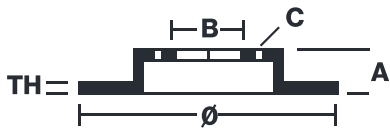

BRAKE DISC

08.2793.20

The **08.2793.20** brake disc is synonymous with reliability

The Brembo brake disc is fully interchangeable with an Original Equipment brake disc. The control of the entire production cycle allows Brembo to offer brake discs with outstanding performance levels, reliability, durability and comfort in all conditions of use. All Brembo brake discs are accompanied by the ECE-R90 homologation.

- ✓ OE-equivalent
- ✓ Brembo quality
- ✓ ECE-R90 certificate
- ✓ Safety

Technical specifications

EAN code	Axle	Diameter Ø
8020584279328	Front	258 mm
Thickness (TH)	Height (A)	Number of holes (C)
10 mm	21 mm	6
Brake disc type	Centering (B)	Min. thickness
Solid	62 mm	8 mm