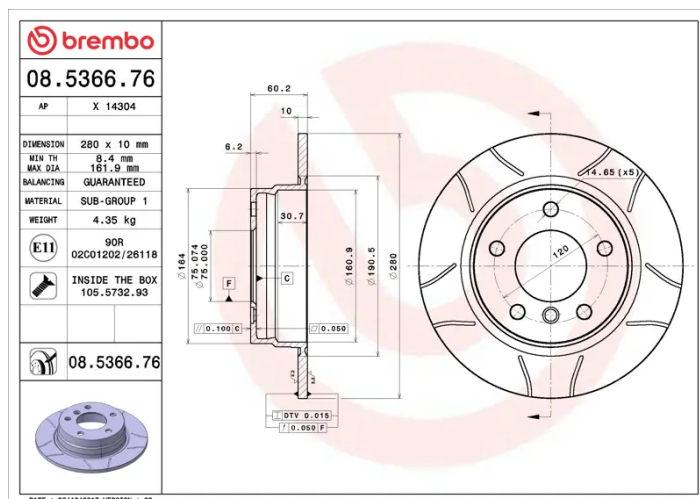

### Technical specifications

EAN code  
**8020584015209**

Axle  
**Rear**

Diameter  $\varnothing$   
**280 mm**

Thickness (TH)  
**10 mm**

Height (A)  
**60 mm**

Number of holes (C)  
**5**

Brake disc type  
**Solid**

Centering (B)  
**75 mm**

Min. thickness  
**8,4 mm**

Tightening torque  
**120 Nm**