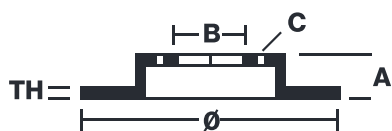

BRAKE DISC MAX

08.9488.75

The 08.9488.75 Max brake disc is synonymous with reliability

The Brembo Max brake disc features grooves on the braking surface. The special shape of the grooves generates greater fading resistance and constant renewal of friction material, quickly restoring optimum braking conditions. The UV paint completes the sporty look.

- ✓ Brembo quality
- ✓ ECE-R90 certificate
- ✓ Performance
- ✓ Sports driving
- ✓ Sporty look
- ✓ Anti-corrosion
- ✓ Fastening screws

Technical specifications

EAN code
8020584236710

Axle
Rear

Diameter \varnothing
256 mm