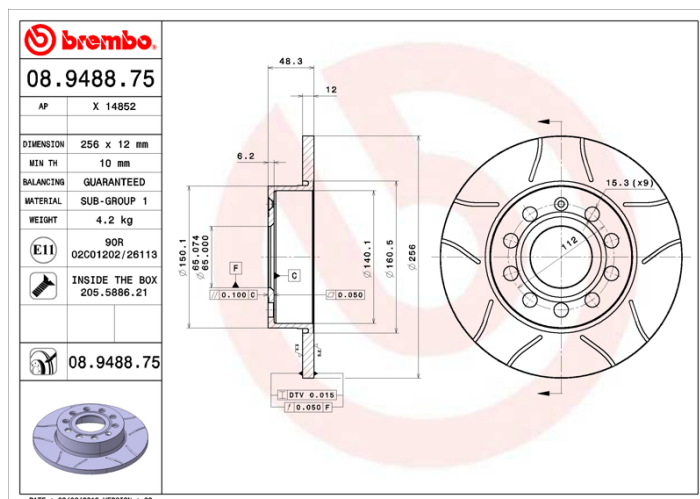

- ✓ Brembo quality
- ✓ ECE-R90 certificate
- ✓ Performance
- ✓ Sports driving
- ✓ Sporty look
- ✓ Anti-corrosion
- ✓ Fastening screws

Technical specifications

EAN code
8020584236710

Axle
Rear

Diameter \varnothing
256 mm

Thickness (TH)
12 mm

Height (A)
48 mm

Number of holes (C)
5

Brake disc type
Solid

Centering (B)
65 mm

Min. thickness
10 mm

Tightening torque
120 Nm

COMPATIBLE VEHICLES