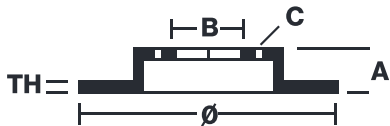

BRAKE DISC

09.5390.30

The **09.5390.30** brake disc is synonymous with reliability

The Brembo brake disc is fully interchangeable with an Original Equipment brake disc. The control of the entire production cycle allows Brembo to offer brake discs with outstanding performance levels, reliability, durability and comfort in all conditions of use. All Brembo brake discs are accompanied by the ECE-R90 homologation.

- ✓ OE-equivalent
- ✓ Brembo quality
- ✓ ECE-R90 certificate
- ✓ Safety
- ✓ High carbon
- ✓ Fastening screws

Technical specifications

EAN code	Axle	Diameter Ø
-	Front	286 mm
Thickness (TH)	Height (A)	Number of holes (C)
22 mm	52 mm	5
Brake disc type	Centering (B)	Min. thickness
Ventilated	79 mm	20,4 mm
Tightening torque		
120 Nm		