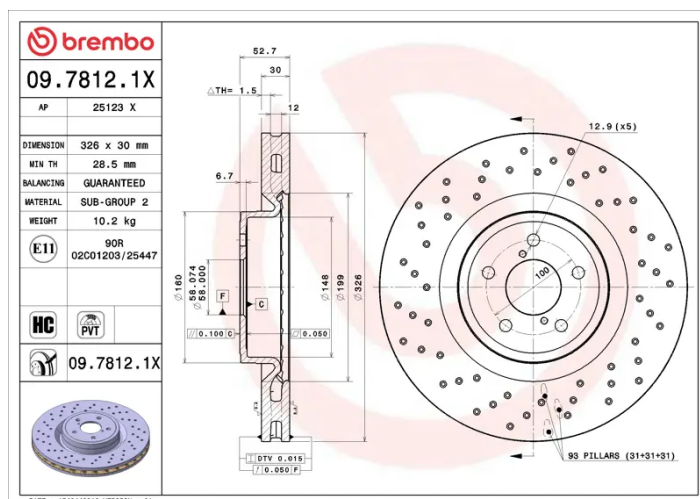

### Technical specifications

EAN code  
**8020584215364**

Axle  
**Front**

Diameter Ø  
**326 mm**

Thickness (TH)  
**30 mm**

Height (A)  
**53 mm**

Number of holes (C)  
**5**

Brake disc type  
**Ventilated**

Centering (B)  
**58 mm**

Min. thickness  
**28,5 mm**

Tightening torque  
**100 Nm**