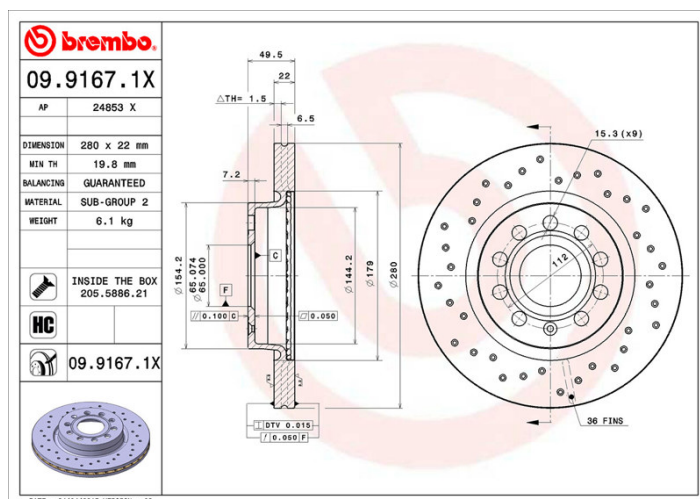

- ✓ Brembo quality
- ✓ ECE-R90 certificate
- ✓ Performance
- ✓ Sports driving
- ✓ Sporty look
- ✓ High carbon
- ✓ Anti-corrosion
- ✓ Fastening screws

Technical specifications

| | | |
|--------------------------------------|-------------------------------|----------------------------------|
| EAN code 8020584212622 | Axle Front | Diameter Ø 280 mm |
| Thickness (TH) 22 mm | Height (A) 50 mm | Number of holes (C) 5 |
| Brake disc type Ventilated | Centering (B) 65 mm | Min. thickness 19,8 mm |
| Tightening torque 120 Nm | | |